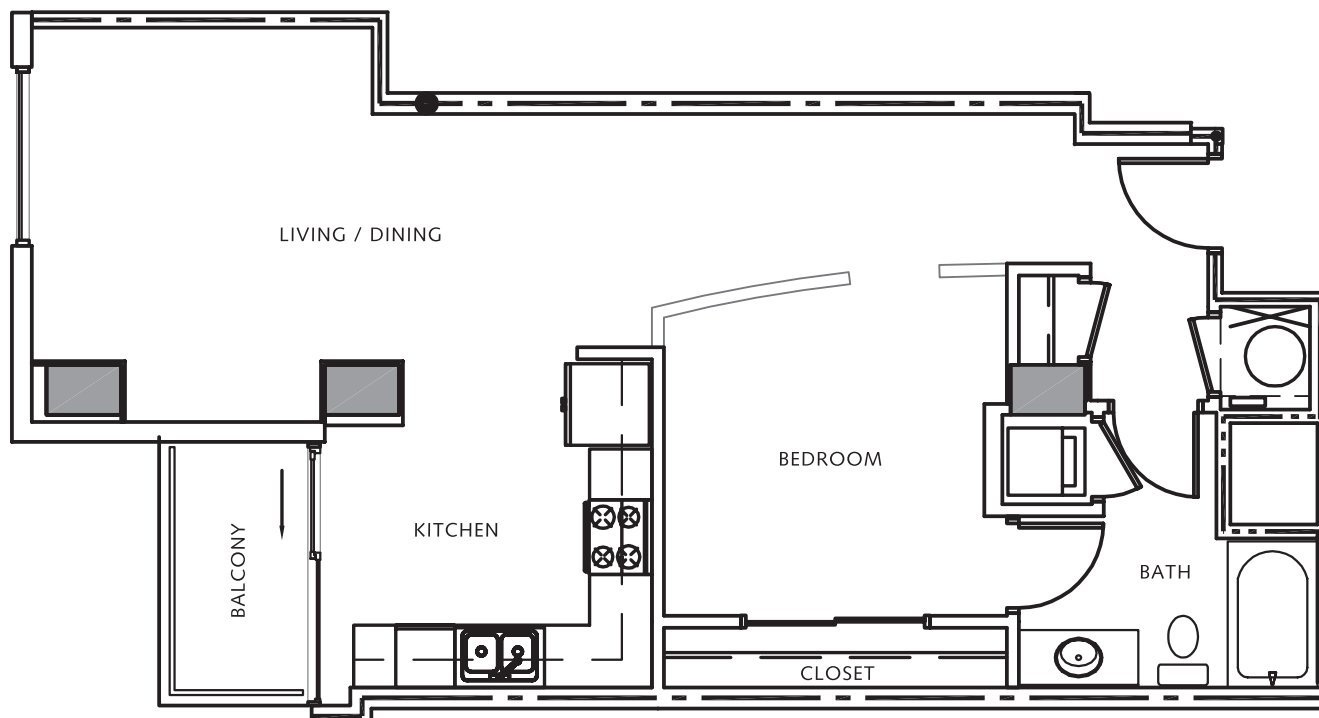

M O S A I C

O F H O U S T O N

Residence: A7

One Bedroom - One Bath

791 Interior Sq. Ft.

835 Total Sq. Ft.

Square footages, where indicated on plan, are approximate. Layouts shown at interiors are for general reference only and are not intended to depict precisely the actual as-built conditions. Furniture not included. Drawings not to scale are subject to change.