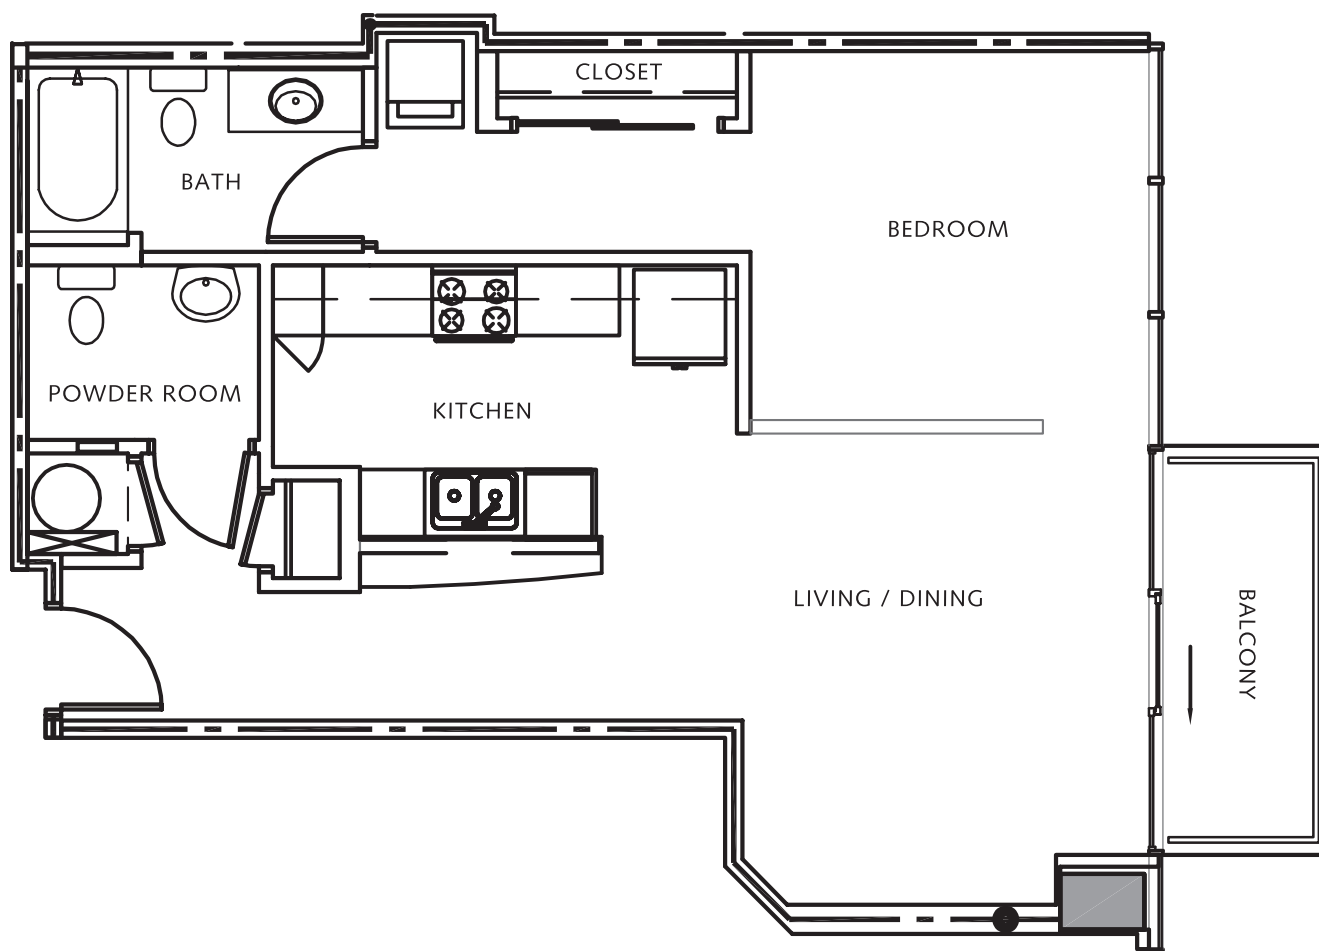

M O S A I C

O F H O U S T O N

Residence: A2

One Bedroom - One and a Half Bath

767 Interior Sq. Ft.

828 Total Sq. Ft.

Square footages, where indicated on plan, are approximate. Layouts shown at interiors are for general reference only and are not intended to depict precisely the actual as-built conditions. Furniture not included. Drawings not to scale are subject to change.