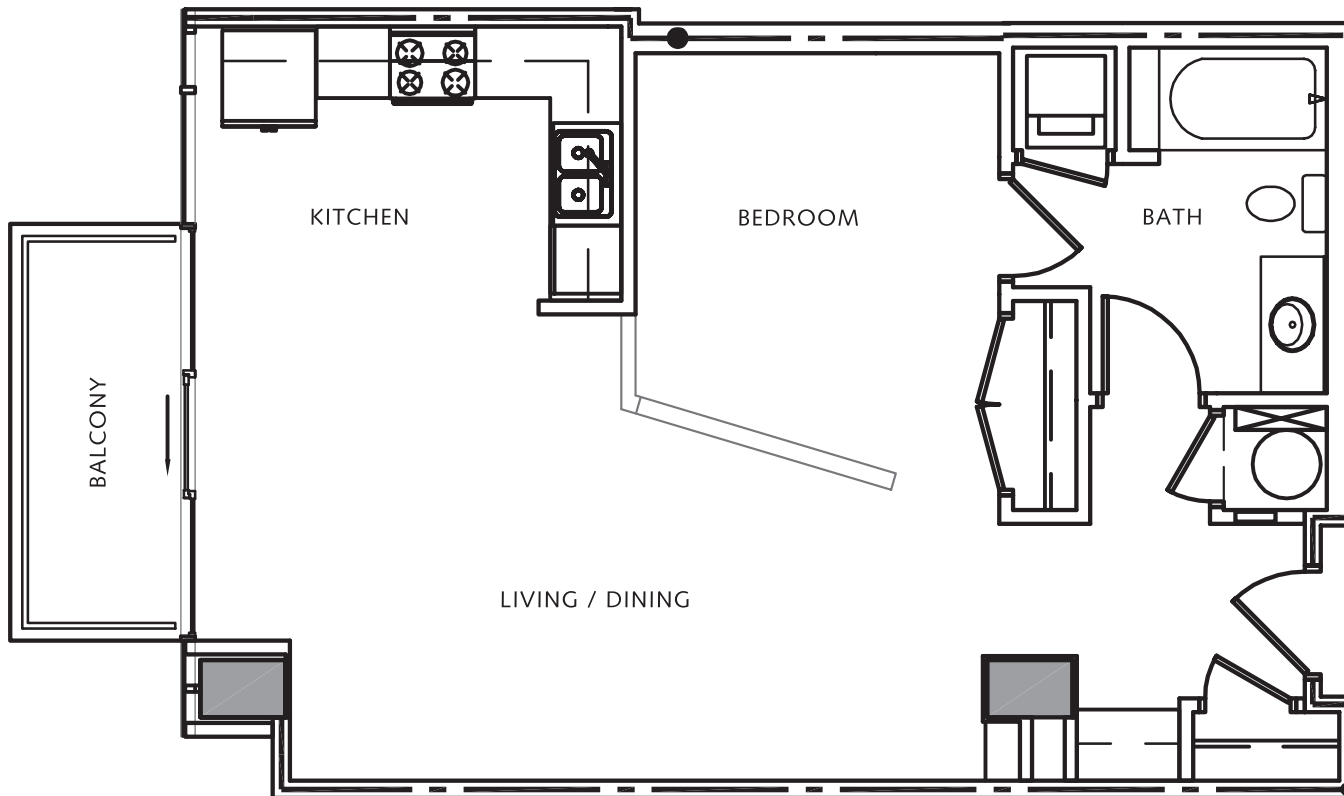

M O S A I C
O F H O U S T O N

Residence: A1C

One Bedroom - One Bath

748 Interior Sq. Ft.

809 Total Sq. Ft.

Square footages, where indicated on plan, are approximate. Layouts shown at interiors are for general reference only and are not intended to depict precisely the actual as-built conditions. Furniture not included. Drawings not to scale are subject to change.