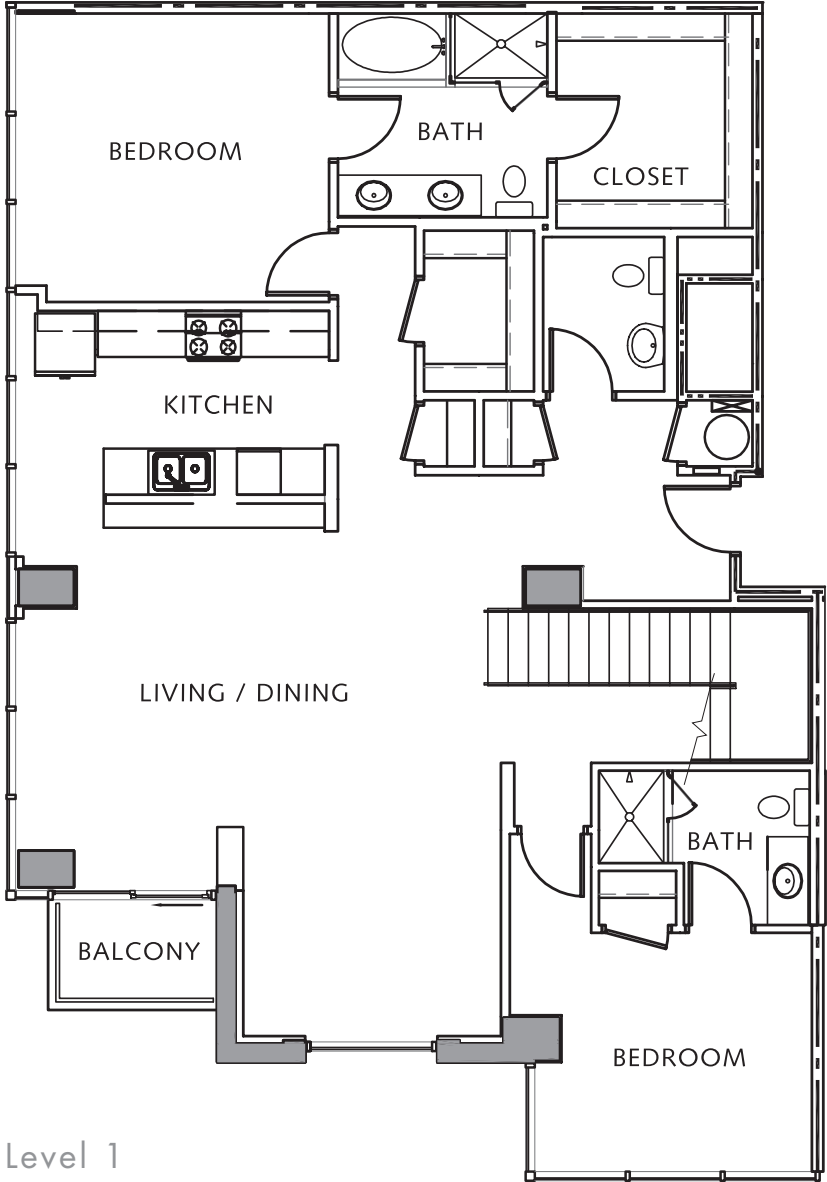

Residence: PH2

4 Bedroom - Four and a half Bath

2,804 Interior Sq. Ft.

2,842 Total Sq. Ft.

Level 1

Level 2