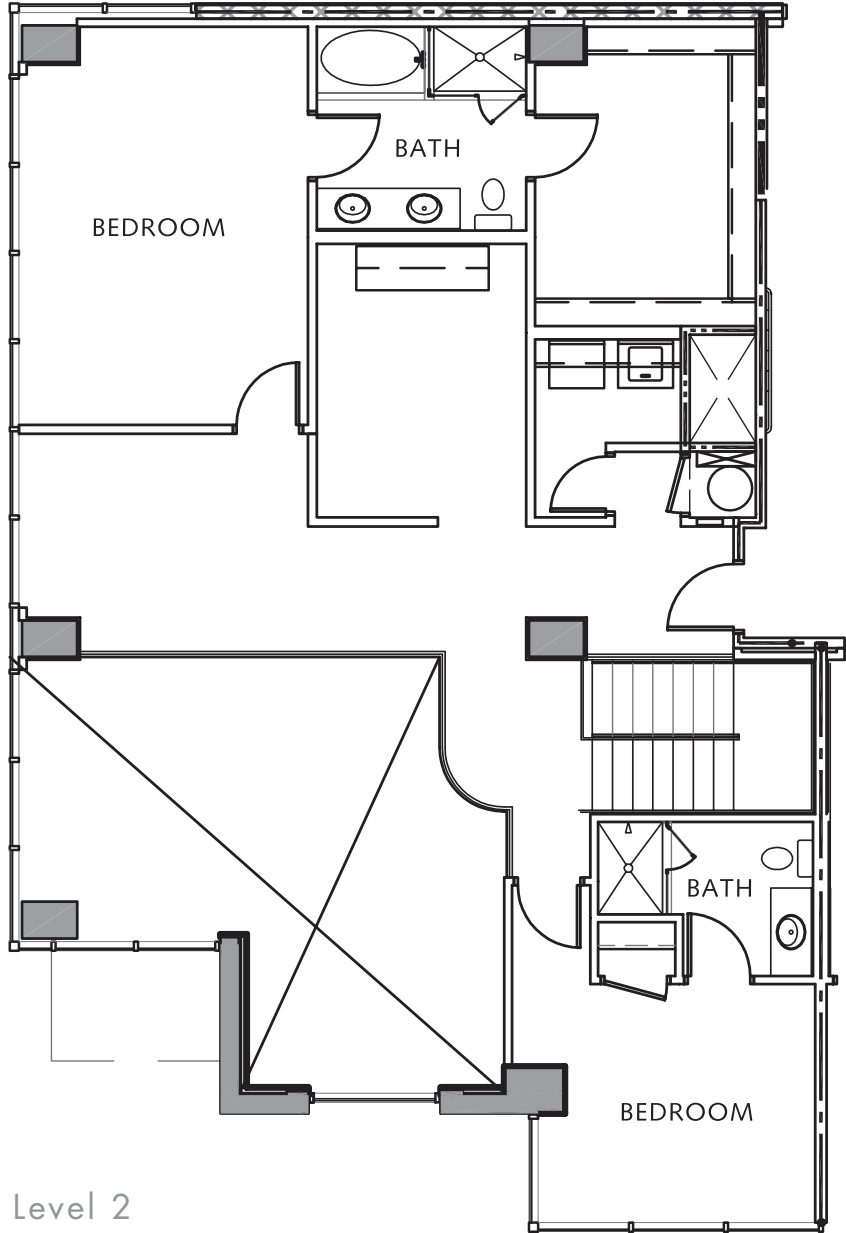

Residence: PH2

4 Bedroom - Four and a half Bath

2,804 Interior Sq. Ft.

2,842 Total Sq. Ft.

Level 1

Level 2