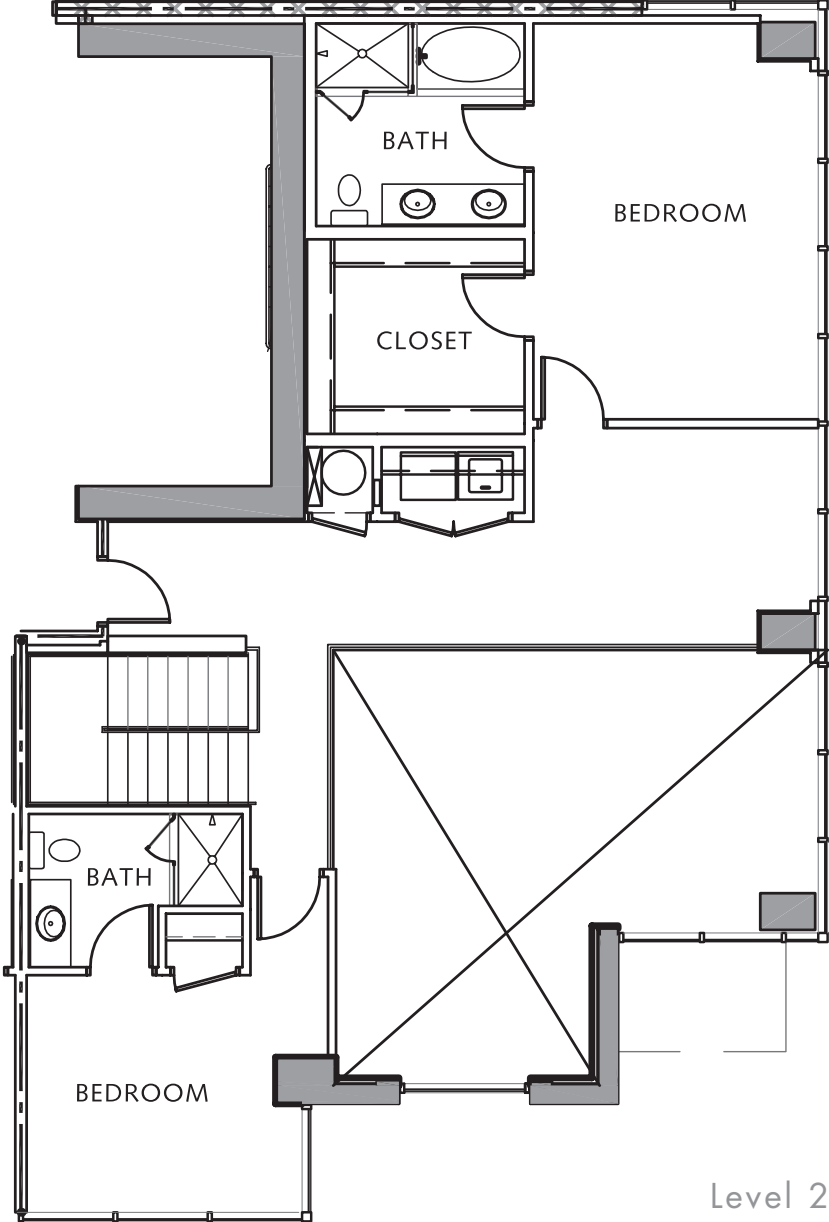

Residence: PH1

4 Bedroom - Four and a half Bath

2,849 Interior Sq. Ft.

2,888 Total Sq. Ft.

Level 1

Level 2