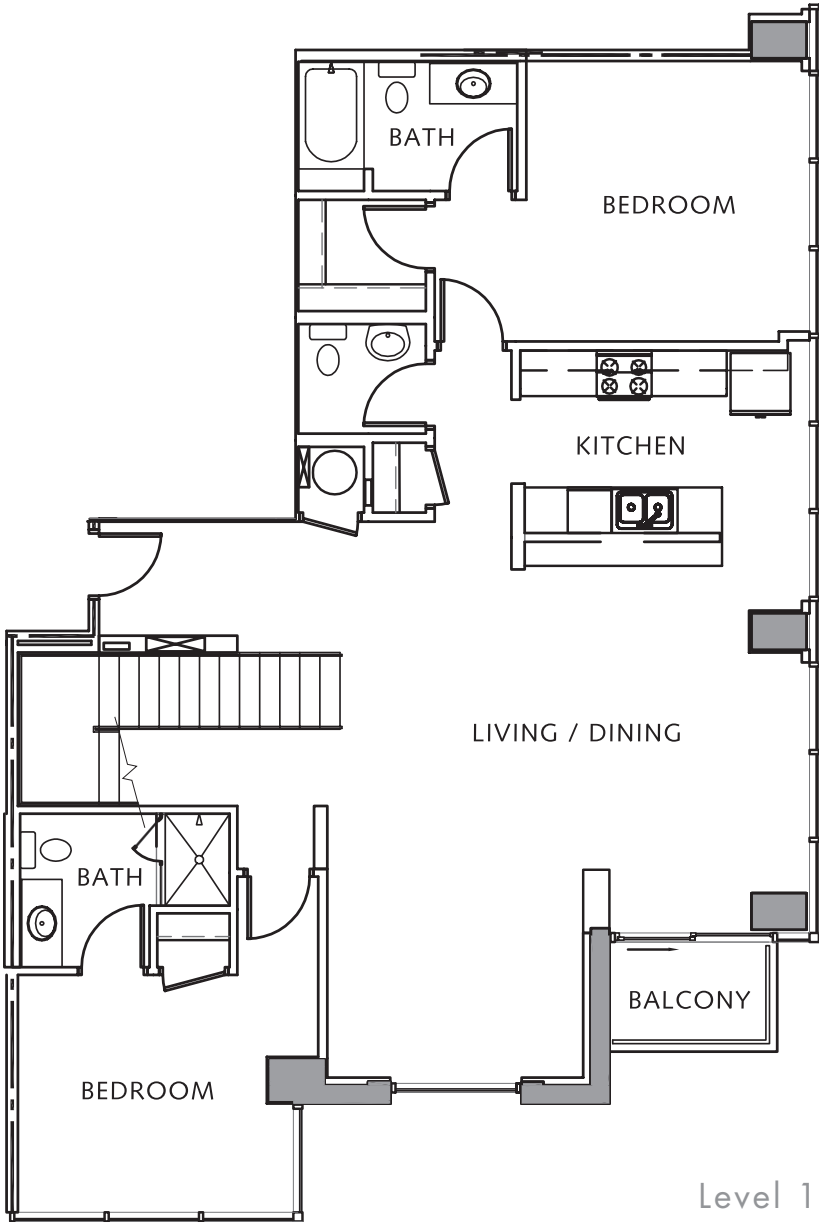

Residence: PH1

4 Bedroom - Four and a half Bath

2,849 Interior Sq. Ft.

2,888 Total Sq. Ft.

Level 1

Level 2