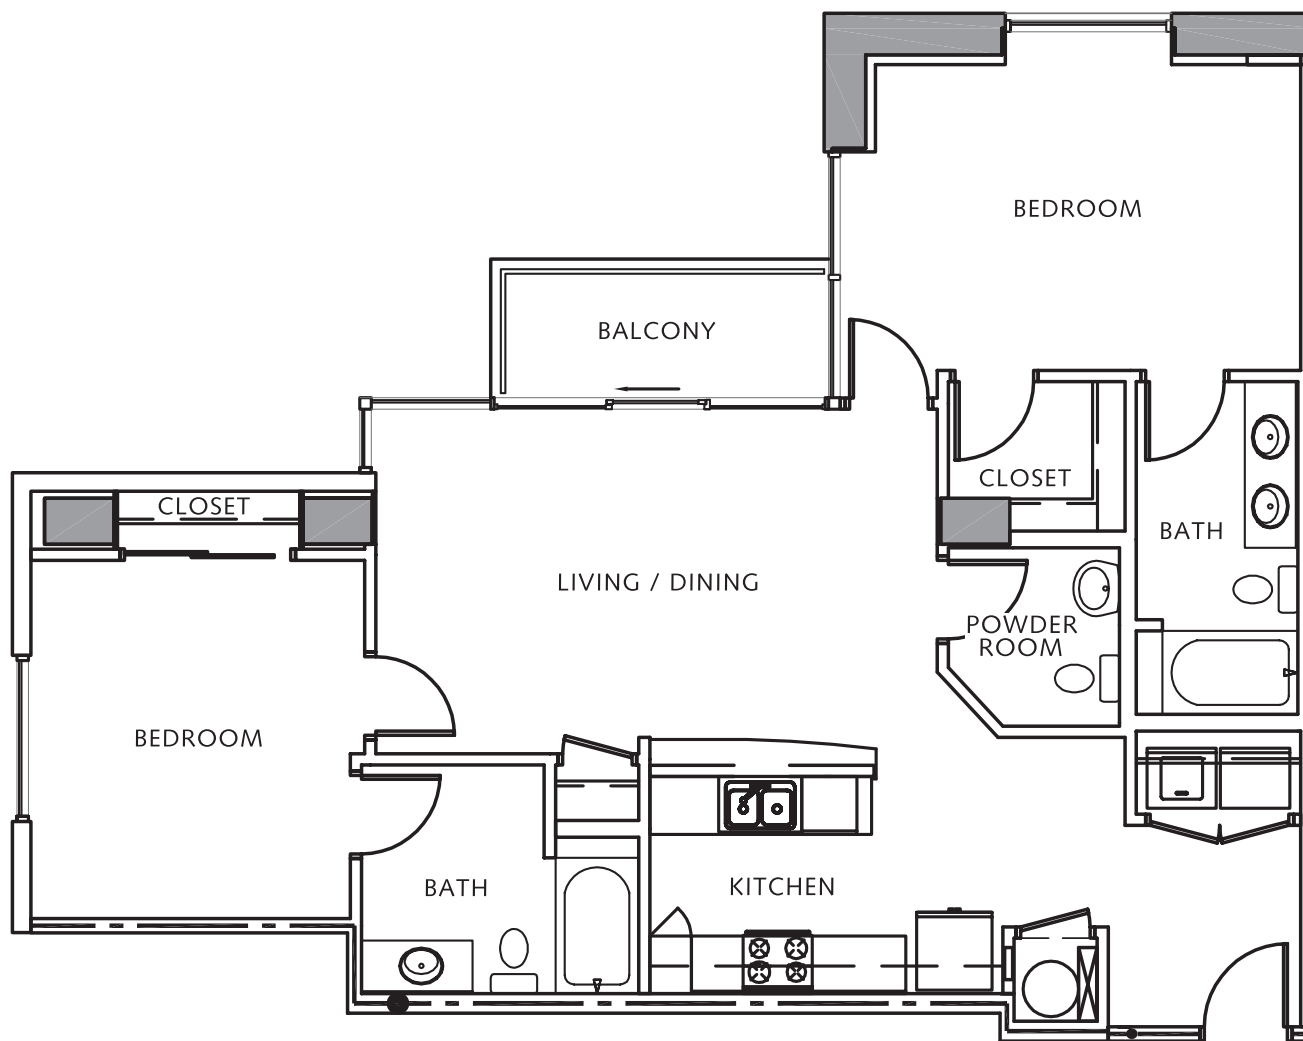

M O S A I C O F H O U S T O N

Residence: B3

Two Bedroom - Two and a Half Bath

1,209 Interior Sq. Ft.

1,270 Total Sq. Ft.

Square footages, where indicated on plan, are approximate. Layouts shown at interiors are for general reference only and are not intended to depict precisely the actual as-built conditions. Furniture not included. Drawings not to scale are subject to change.