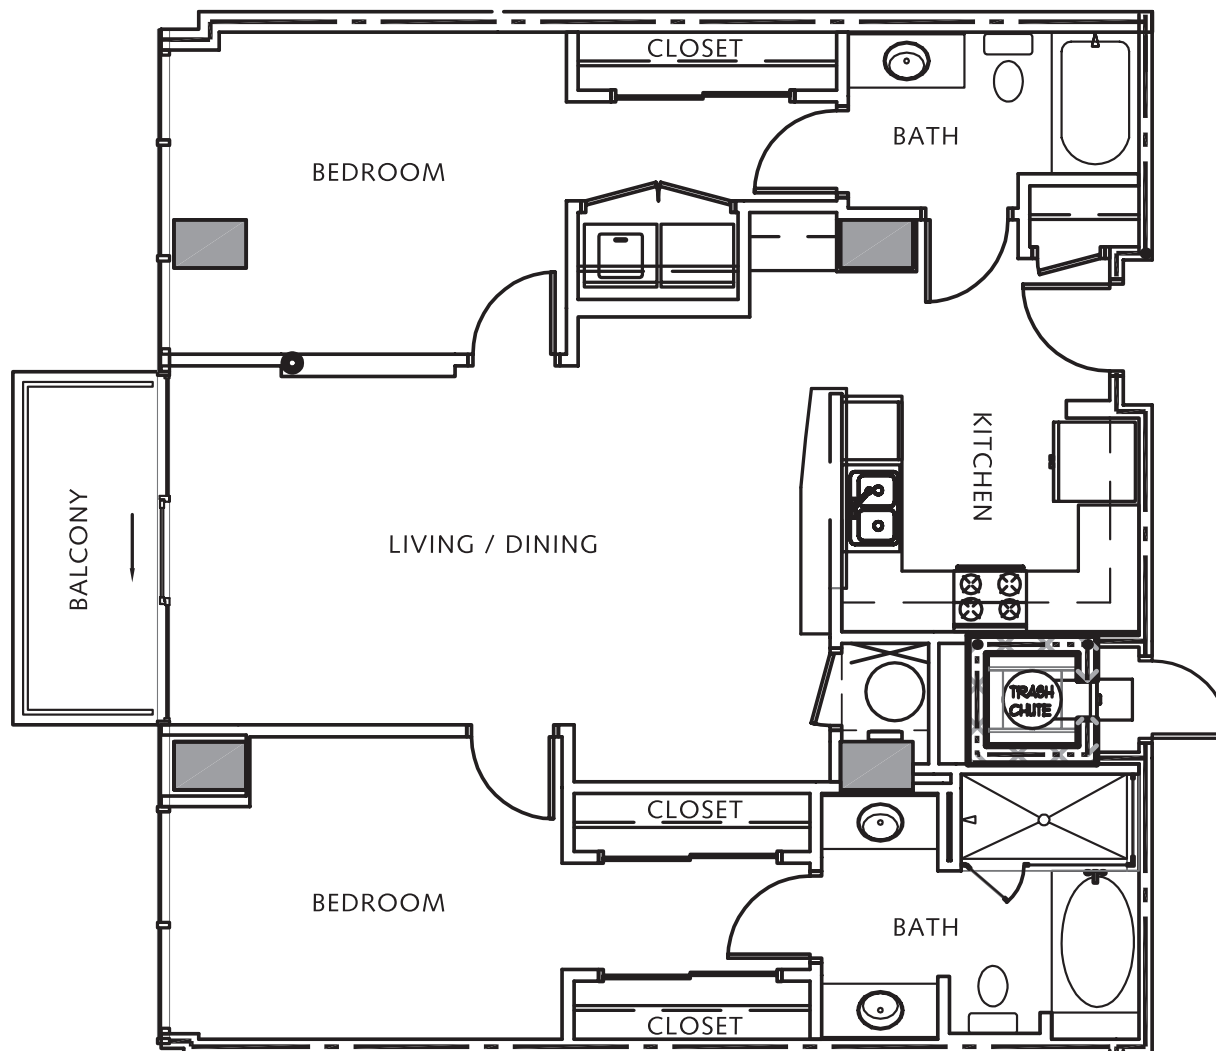

M O S A I C O F H O U S T O N

Residence: B2B

Two Bedroom - Two Bath

1,184 Interior Sq. Ft.

1,245 Total Sq. Ft.

Square footages, where indicated on plan, are approximate. Layouts shown at interiors are for general reference only and are not intended to depict precisely the actual as-built conditions. Furniture not included. Drawings not to scale are subject to change.