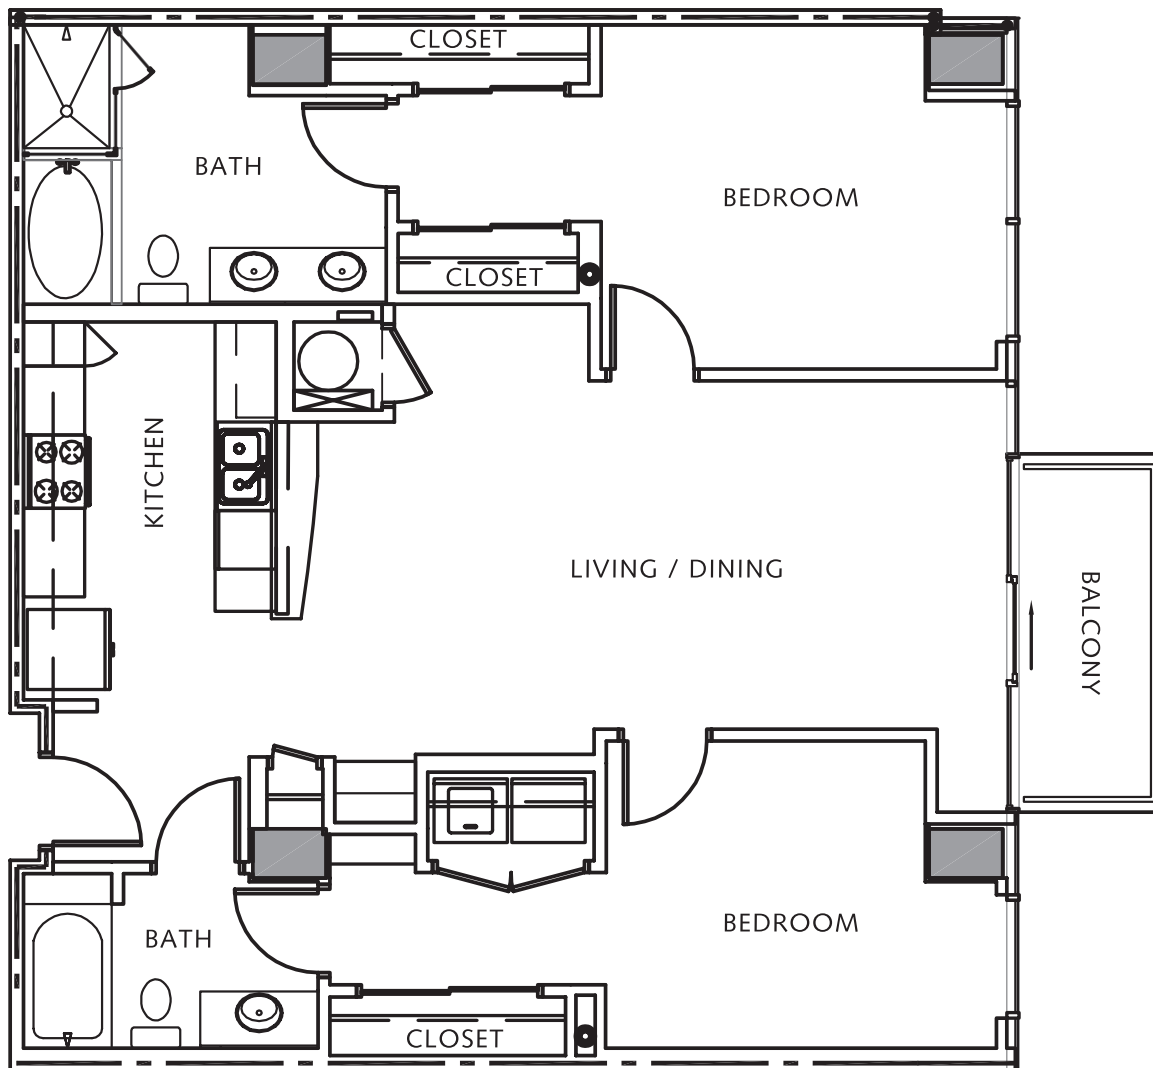

M O S A I C O F H O U S T O N

Residence: B2

Two Bedroom - Two Bath

1,221 Interior Sq. Ft.

1,282 Total Sq. Ft.

Square footages, where indicated on plan, are approximate. Layouts shown at interiors are for general reference only and are not intended to depict precisely the actual as-built conditions. Furniture not included. Drawings not to scale are subject to change.