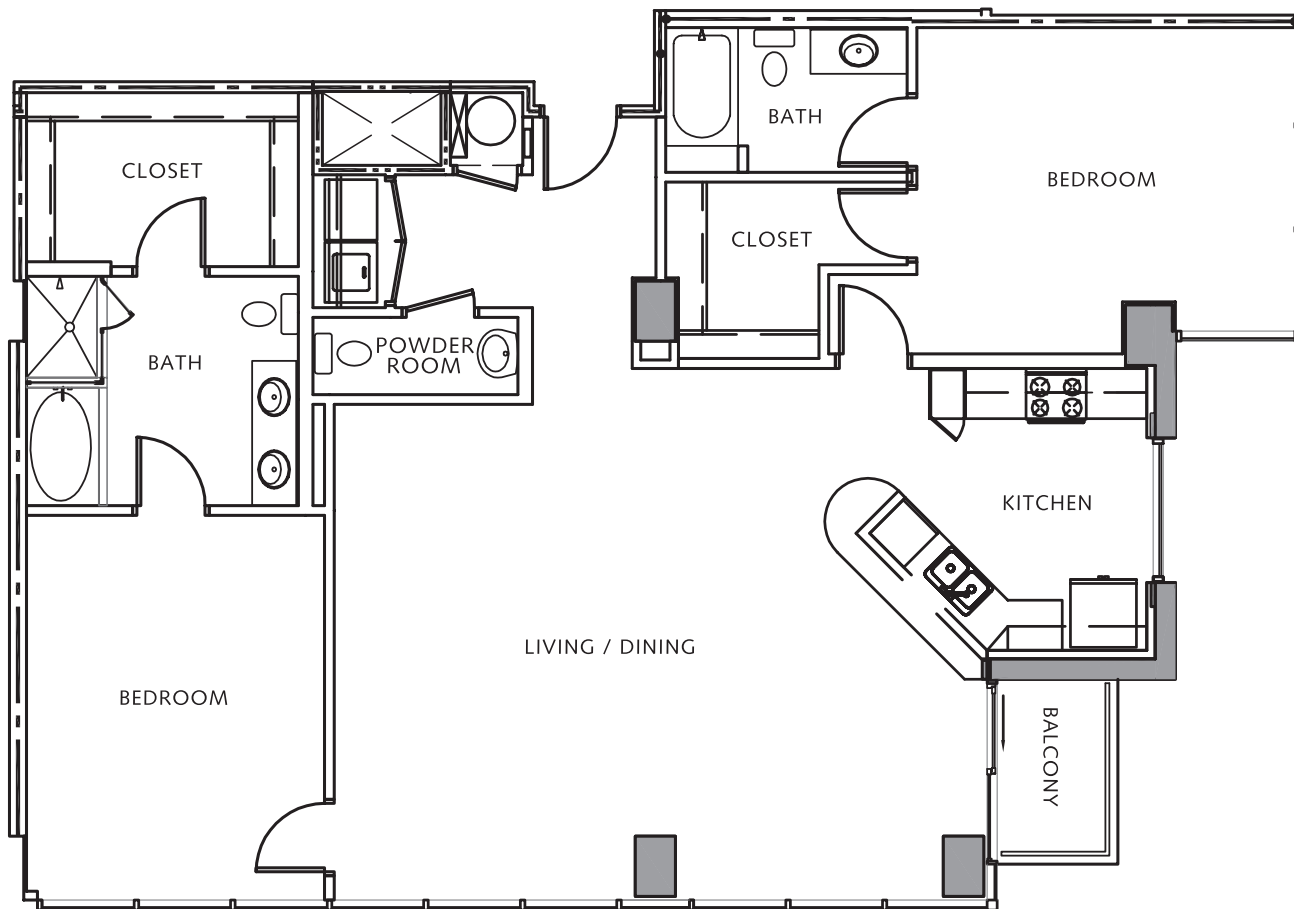

M O S A I C
O F H O U S T O N

Residence: B1B

Two Bedroom - Two and a Half Bath

1,674 Interior Sq. Ft.

1,712 Total Sq. Ft.

Square footages, where indicated on plan, are approximate. Layouts shown at interiors are for general reference only and are not intended to depict precisely the actual as-built conditions. Furniture not included. Drawings not to scale are subject to change.