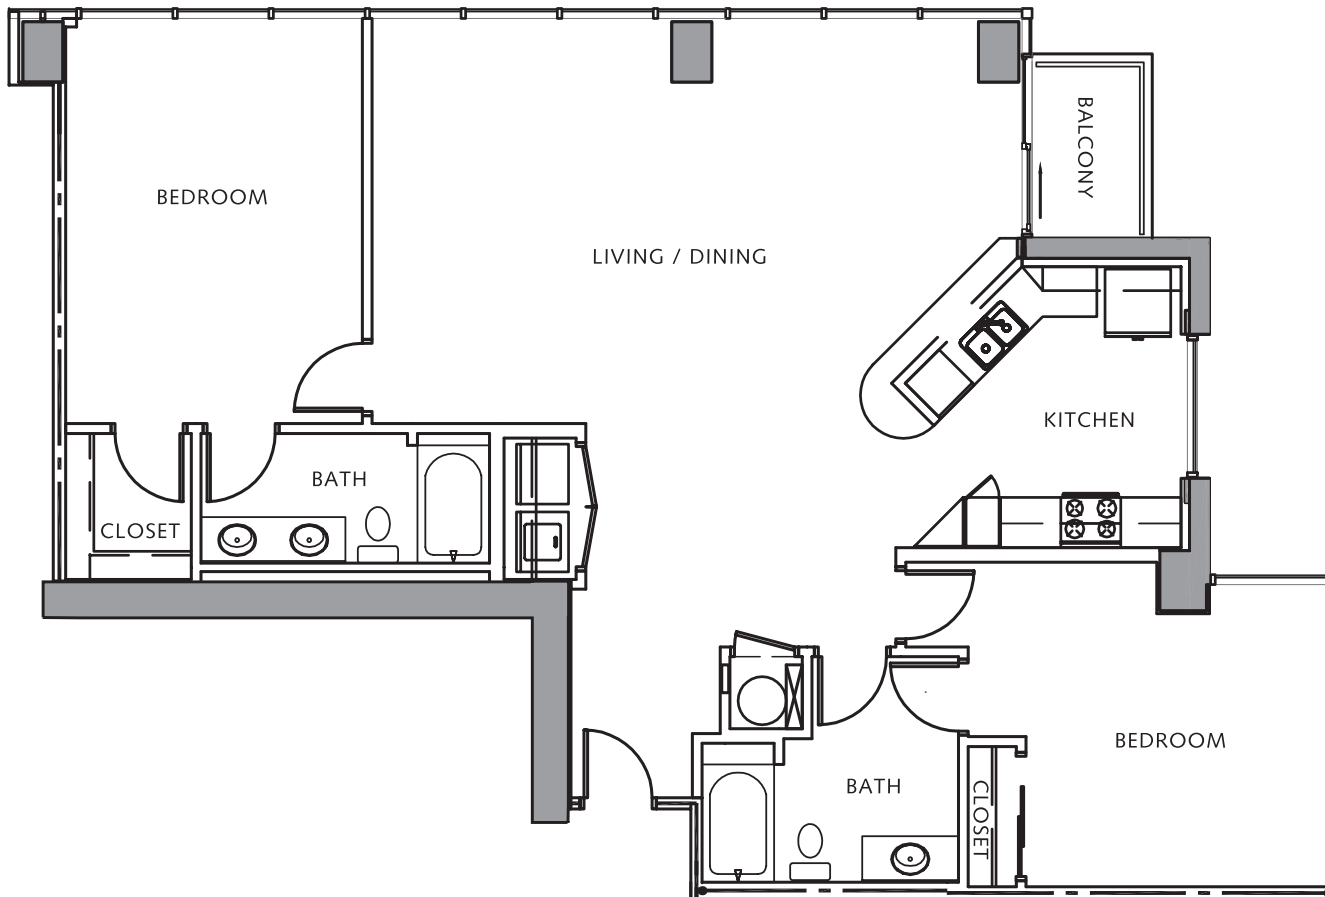

M O S A I C O F H O U S T O N

Residence: B1A

Two Bedroom - Two Bath

1,469 Interior Sq. Ft.

1,507 Total Sq. Ft.

Square footages, where indicated on plan, are approximate. Layouts shown at interiors are for general reference only and are not intended to depict precisely the actual as-built conditions. Furniture not included. Drawings not to scale are subject to change.