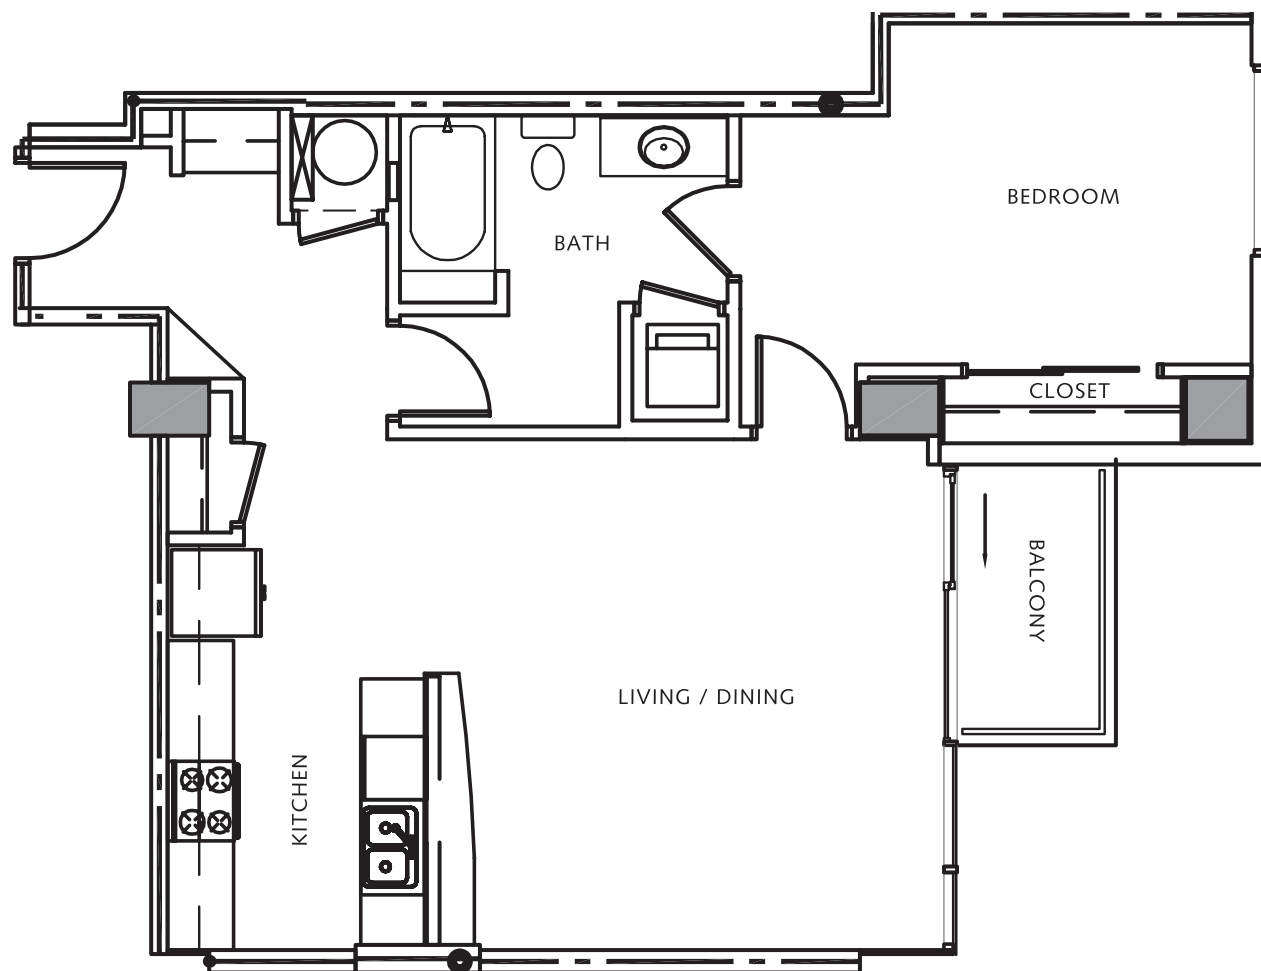

M O S A I C O F H O U S T O N

Residence: A8

One Bedroom - One Bath

846 Interior Sq. Ft.

890 Total Sq. Ft.

Square footages, where indicated on plan, are approximate. Layouts shown at interiors are for general reference only and are not intended to depict precisely the actual as-built conditions. Furniture not included. Drawings not to scale are subject to change.