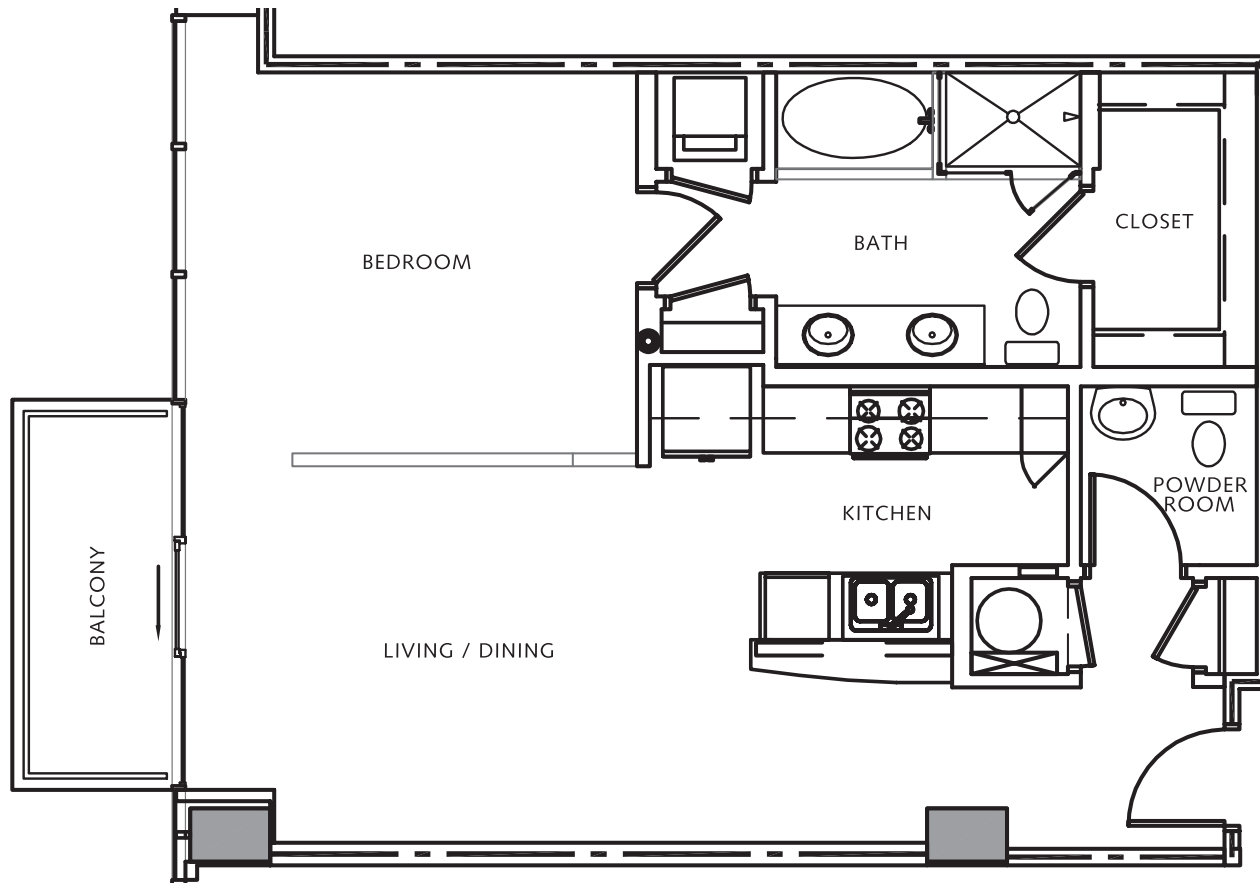

M O S A I C

O F H O U S T O N

Residence: A5

One Bedroom - One and a Half Bath

850 Interior Sq. Ft.

911 Total Sq. Ft.

Square footages, where indicated on plan, are approximate. Layouts shown at interiors are for general reference only and are not intended to depict precisely the actual as-built conditions. Furniture not included. Drawings not to scale are subject to change.