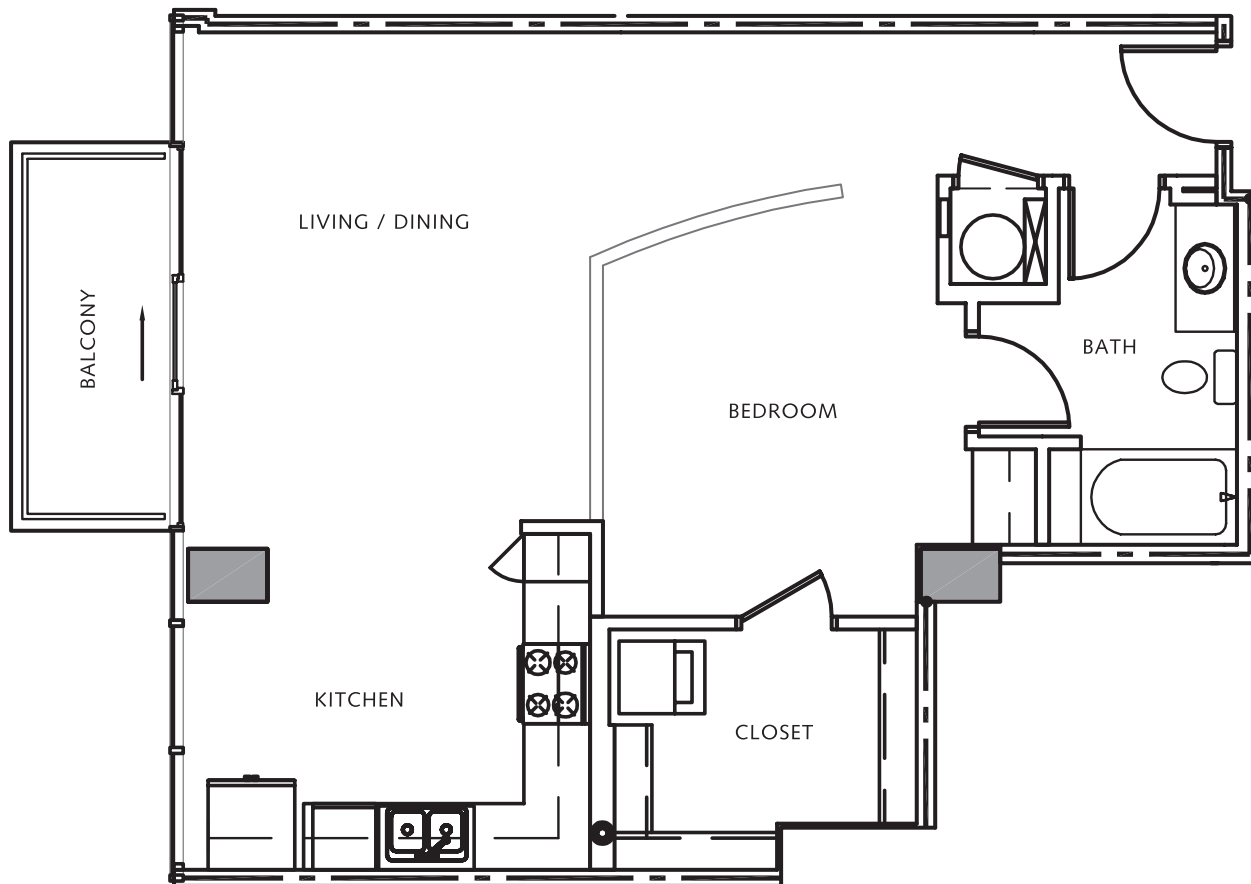

M O S A I C O F H O U S T O N

Residence: A4A

One Bedroom - One Bath

800 Interior Sq. Ft.

861 Total Sq. Ft.

Square footages, where indicated on plan, are approximate. Layouts shown at interiors are for general reference only and are not intended to depict precisely the actual as-built conditions. Furniture not included. Drawings not to scale are subject to change.