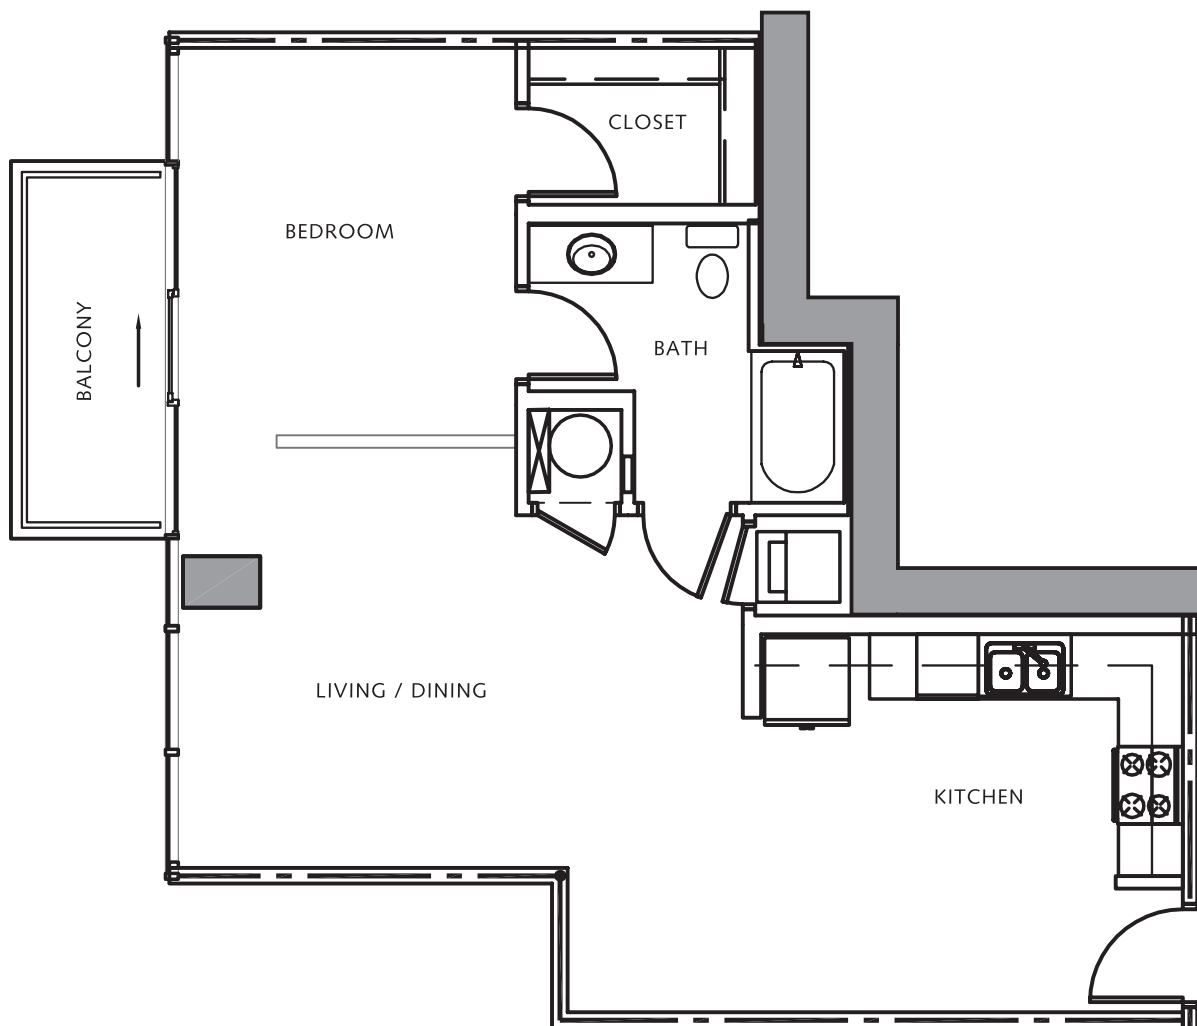

M O S A I C  
O F H O U S T O N

Residence: A3A

One Bedroom - One Bath

757 Interior Sq. Ft.

818 Total Sq. Ft.

Square footages, where indicated on plan, are approximate. Layouts shown at interiors are for general reference only and are not intended to depict precisely the actual as-built conditions. Furniture not included. Drawings not to scale are subject to change.