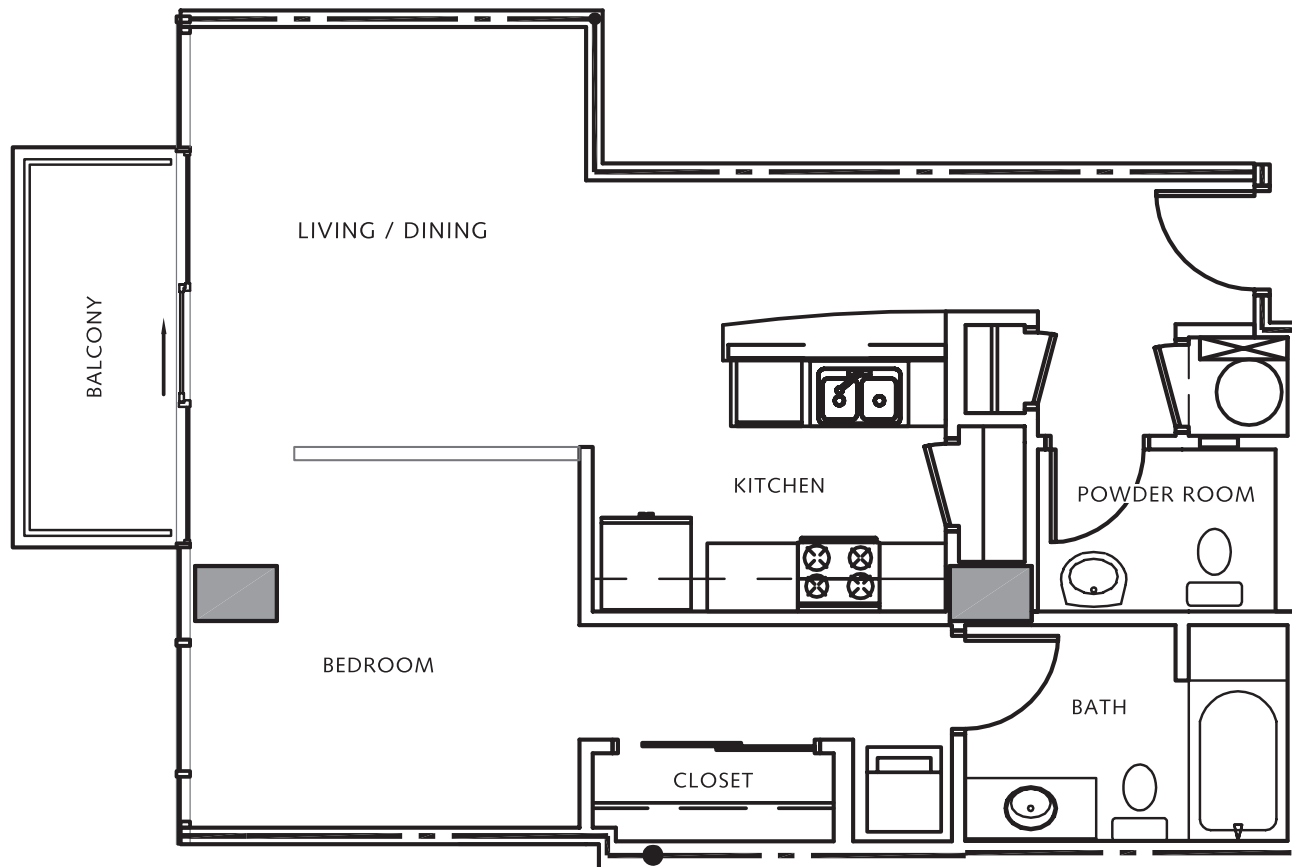

M O S A I C

O F H O U S T O N

Residence: A2A

One Bedroom - One and a Half Bath

761 Interior Sq. Ft.

822 Total Sq. Ft.

Square footages, where indicated on plan, are approximate. Layouts shown at interiors are for general reference only and are not intended to depict precisely the actual as-built conditions. Furniture not included. Drawings not to scale are subject to change.